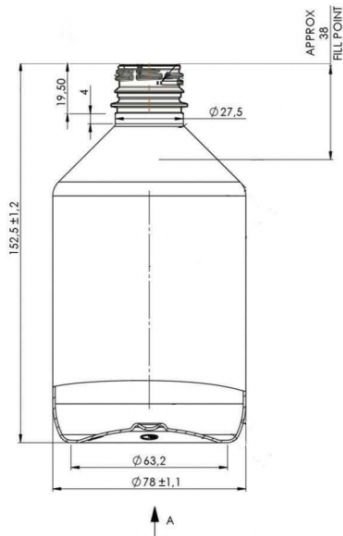

Beverage Veral 500

General info

Item no. (SKU):	LS1381230104
Family / Range:	MISC
Capacity:	500ml
Neck:	Short PCO
Weight:	32
Shape:	Round
Material:	PET
Colour:	All Colours Available
Print Areas:	
Country of Origin:	Lithuania

Packaging Info

Packed in Boxes

Box Dimensions (mm):	594 x 394 x 448
Quantity per box (pcs):	85
Boxes per pallet (pcs):	20
Quantity per pallet (pcs):	1700
Net weight (kg):	60
Gross weight (kg):	90
Pallet height (mm):	2400

Packed in PE bags on trays (Full pallet)

Tray dimensions (mm):	1200 x 800 x 50
Quantity per tray (pcs):	152
Quantity per PE bag (pcs):	76
PE bags per tray (pcs):	2
Trays per pallet (pcs):	14
Quantity per pallet (pcs):	2128
Net weight (kg):	70
Gross weight (kg):	85
Pallet height (mm):	2400